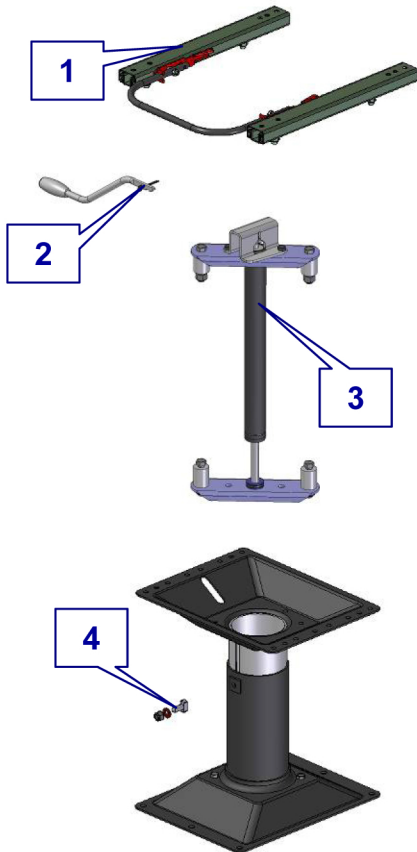

# MK128/300 Pedestals Spares List

**CHAPMAN**  
EST. 1901

## MK128 Mechanical

No.	CDS PART-No	CBP PART-No	DESCRIPTION	NOTES
1	29926/7-R	60.514	PEDESTAL SLIDE SET	160MM FORE/AFT ADJUSTMENT
1	29926/7-RL2	60.514A	PEDESTAL SLIDE SET	200MM FORE/AFT ADJUSTMENT
2	30762	60.095	GAS STRUT	
3	30762K	60.425A	GAS STRUT AND KIT OF PARTS	
4	13474K	60.420	ANTI SWIVEL BOLT KIT	
5	30113	60.401	GEAR BOX AND CHANNEL ASSY	
6	30114	60.402	SPINDLE AND SLEEVE ASSY	
7	30115	60.148	HANDLE ASSY	
8	23125	60.403	V/A BRACKET ASSY	

**MK128 Height Selector with Part Number**

<b>Description / MINIMUM HEIGHT (MM)</b>	<b>242</b>	<b>280</b>	<b>315</b>	<b>330</b>
MECH. LEFT HAND VERTICAL ADJ	30965	31288	31045	30940
MECH. RIGHT HAND VERTICAL ADJ	30964	29994	31044	30939
MECH. LEFT HAND VERTICAL ADJ FOOT PEDAL SWIVEL	•	•	•	30809
MECH. RIGHT HAND VERTICAL ADJ FOOT PEDAL SWIVEL	•	•	•	30808
THROUGH FLOOR	Y	Y	N	N