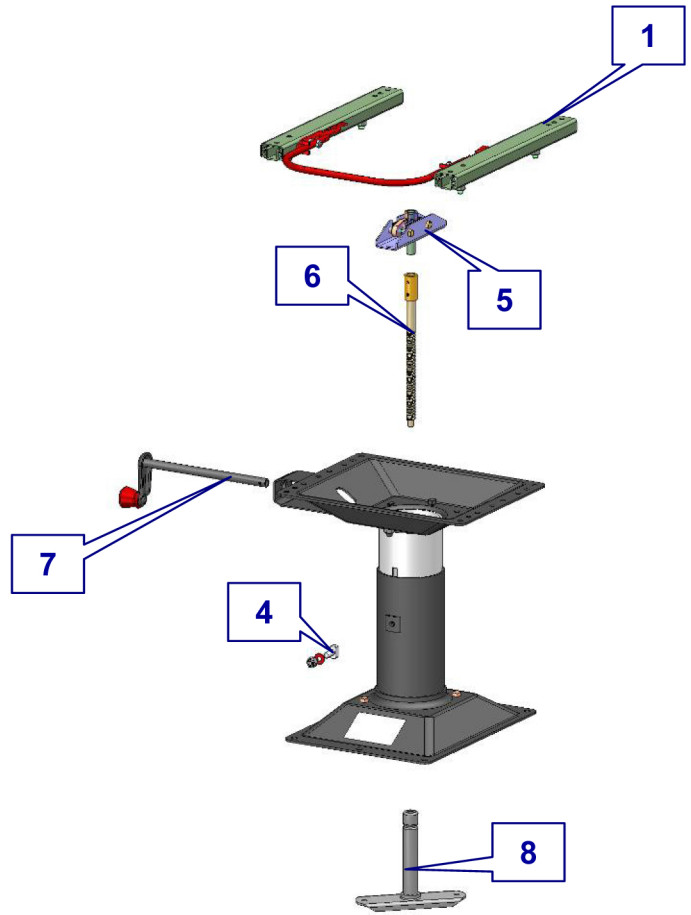

# MK128/300 Pedestals Spares List

**CHAPMAN**  
EST. 1901

## MK128 Mechanical

No.	CDS PART-No	CBP PART-No	DESCRIPTION	NOTES
1	29926/7-R	60.514	PEDESTAL SLIDE SET	160MM FORE/AFT ADJUSTMENT
1	29926/7-RL2	60.514A	PEDESTAL SLIDE SET	200MM FORE/AFT ADJUSTMENT
2	30762	60.095	GAS STRUT	
3	30762K	60.425A	GAS STRUT AND KIT OF PARTS	
4	13474K	60.420	ANTI SWIVEL BOLT KIT	
5	30113	60.401	GEAR BOX AND CHANNEL ASSY	
6	30114	60.402	SPINDLE AND SLEEVE ASSY	
7	30115	60.148	HANDLE ASSY	
8	23125	60.403	V/A BRACKET ASSY	

**MK128 Height Selector with Part Number**

<b>Description / MINIMUM HEIGHT (MM)</b>	<b>242</b>	<b>280</b>	<b>315</b>	<b>330</b>
MECH. LEFT HAND VERTICAL ADJ	30965	31288	31045	30940
MECH. RIGHT HAND VERTICAL ADJ	30964	29994	31044	30939
MECH. LEFT HAND VERTICAL ADJ FOOT PEDAL SWIVEL	•	•	•	30809
MECH. RIGHT HAND VERTICAL ADJ FOOT PEDAL SWIVEL	•	•	•	30808
THROUGH FLOOR	Y	Y	N	N