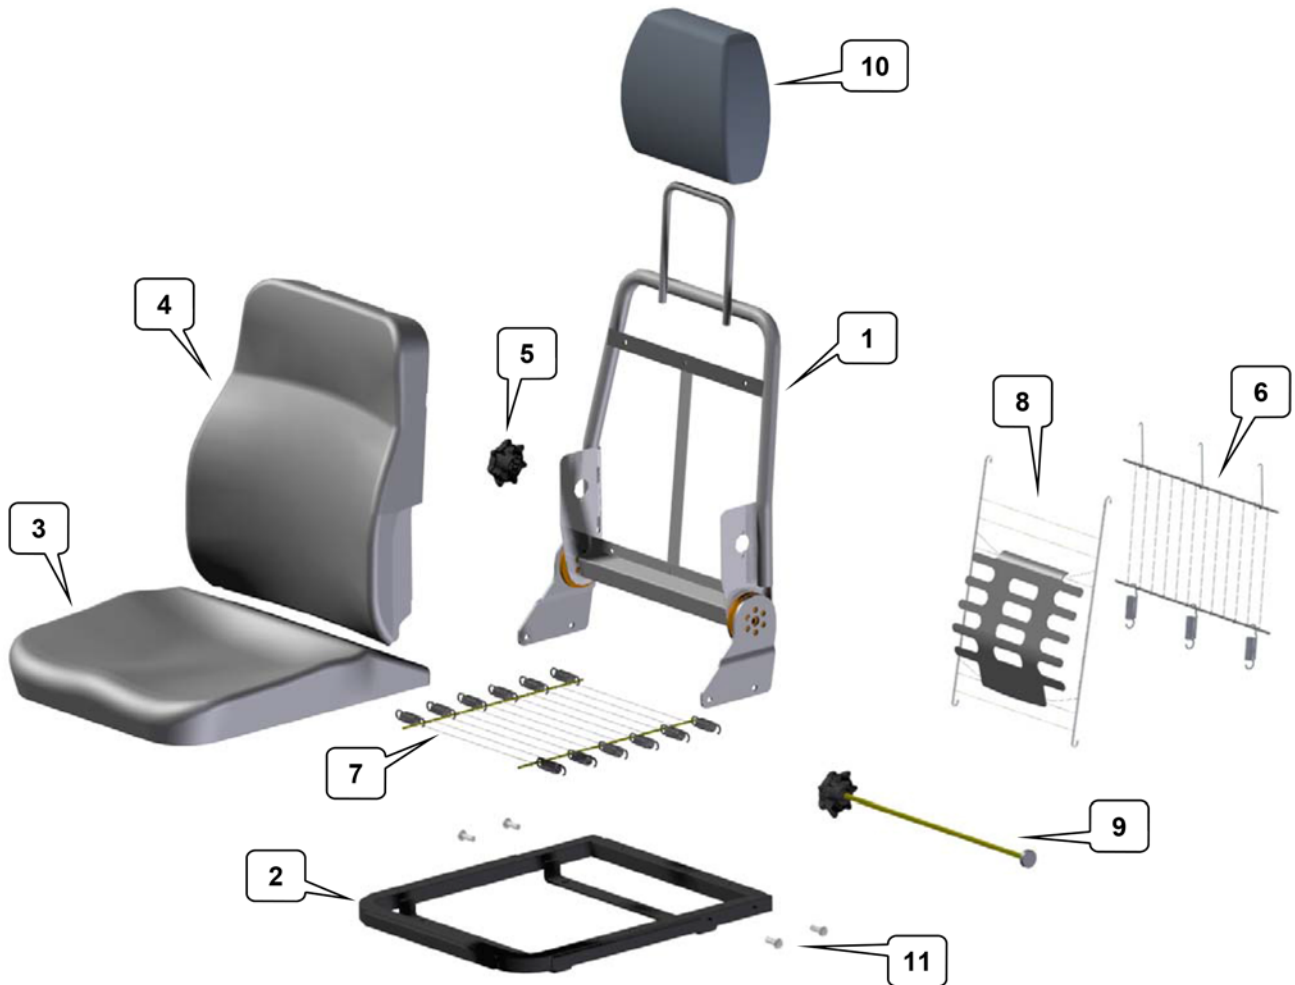

Nova Urban Spares

56/57000 Narrow Type

BS EN ISO 9001:2008
FM 01206

NO.	CDS PART-No.	CBP PART-No.	DESCRIPTION	NOTES
1	56300		SQUAB FRAME (NO HEADREST)	COMES COMPLETE WITH ITEM 6
1	56300LS		SQUAB FRAME (NO HEADREST)	COMES COMPLETE WITH ITEM 8
1	57300		SQUAB FRAME (URBAN NARROW)	COMES COMPLETE WITH ITEM 6
1	57300LS		SQUAB FRAME (URBAN NARROW)	COMES COMPLETE WITH ITEM 8
2	57400		CUSHION FRAME (URBAN NARROW)	COMPLETE WITH SPRUNG MAT
3	31833	60.094	CUSHION FOAM (URBAN)	
4	31831	60.438	SQUAB FOAM	
5	33359	60.605	LUMBAR ADJUST KNOB + CAP	
6	33861		SQUAB MAT	
7	33861K	60.604	CUSHION MAT ASSY	MAT + SPRINGS
8	33320	60.075	LUMBAR ASSY	
9	84881K		RECLINE ADJUST ASSY KIT	CAPPED BAR + KNOB & CAP
10	33826	60.078	HEADREST FOAM	
11	37958	60.102	M10x20 BUTTON HEAD BOLT (x 4)	
	31890	60.103	CUSHION COVER	PLEASE SPECIFY TRIM
	31891	60.104	SQUAB COVER	PLEASE SPECIFY TRIM